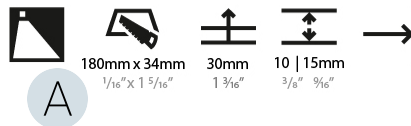

GENERAL

Series: Delight
Subseries: Delight String Step
Partner: Prolicht
Division: Architectural
Installation: Recessed
Product Type: Step Light
Mounting Location: Wall
Light Distribution: Asymmetric

PHYSICAL

Shape: Rectangle
Length (mm): 190
Length (in): 7 1/2
Height (mm): 40
Depth (mm): 27
Height (in): 1 9/16
Depth (in): 1 1/16
Ceiling Thickness (mm): 10 / 12 / 15
Ceiling Thickness (in): 3/8 or 1/2 or 9/16
Min. Recessing Depth (mm): 30
Min. Recessing Depth (in): 1 3/16
Weight (kg): 0.208
Weight (lbs): 0.4576
Fixture Finish: SSR / BKV / CWI / CRY / HAB / UFT / ITA / RUA / FTG / MYG / LOD / PUS / FRO / FUP / KIA / POP / BLS / SPG / MEY / GOH / CHC / COM / ABZ / JAG / OBR / MOS / ROR
Fixture Material: Aluminum
Cut-out Measurements: 140mm / 5 1/2" x 34mm / 1 5/16"

ELECTRICAL

Lamp Type: LED (Zhaga Standard)
Input Wattage (W): 2.2
Total Output Wattage (W): 2
Dimming: 0-10V Dimming / Phase Dimming (120Vac Only)
Driver Included: No
Driver Location: Remote
Driver Type: Constant Voltage - 120 / 277Vac
Driver Class: Class 2
Input Voltage (V): 120 - 277
Output Voltage (V): 24

LED

Number of LEDs: 1
Color Temperature (°K): 3000 / 3500 / 5000
Max. Delivered Lumen (lm): 60
CRI: >80 CRI
Lamp Life (hrs): 50000

OPTICAL

RATINGS AND CERTIFICATIONS

Certified By: Certified for North American Standards
IP rating: IP20