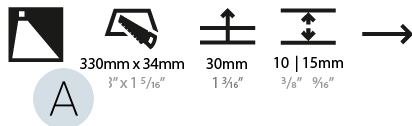

GENERAL

Series: Delight
Subseries: Delight String Step
Partner: Prolicht
Division: Architectural
Installation: Recessed
Product Type: Step Light
Mounting Location: Wall
Light Distribution: Asymmetric

PHYSICAL

Shape: Rectangle
Length (mm): 340
Length (in): 13 3/8
Height (mm): 40
Depth (mm): 27
Height (in): 1 9/16
Depth (in): 1 1/16
Ceiling Thickness (mm): 10 / 12 / 15
Ceiling Thickness (in): 3/8 or 1/2 or 9/16
Min. Recessing Depth (mm): 30
Min. Recessing Depth (in): 1 3/16
Weight (kg): 0.404
Weight (lbs): 0.89
Fixture Finish: SSR / BKV / CWI / CRY / HAB / UFT / ITA / RUA / FTG / MYG / LOD / PUS / FRO / FUP / KIA / POP / BLS / SPG / MEY / GOH / CHC / COM / ABZ / JAG / OBR / MOS / ROR
Fixture Material: Aluminum
Cut-out Measurements: 330mm / 13" x 34mm / 1 5/16"

ELECTRICAL

Lamp Type: LED (Zhaga Standard)
Input Wattage (W): 4
Total Output Wattage (W): 3.6
Dimming: 0-10V Dimming / Phase Dimming (120Vac Only)
Driver Included: No
Driver Location: Remote
Driver Type: Constant Voltage - 120 / 277Vac
Driver Class: Class 2
Input Voltage (V): 120 - 277
Output Voltage (V): 24

LED

Number of LEDs: 1
Color Temperature (°K): 3000 / 3500 / 5000
Max. Delivered Lumen (lm): 120
CRI: >80 CRI
Lamp Life (hrs): 50000

OPTICAL

RATINGS AND CERTIFICATIONS

Certified By: Certified for North American Standards
IP rating: IP20