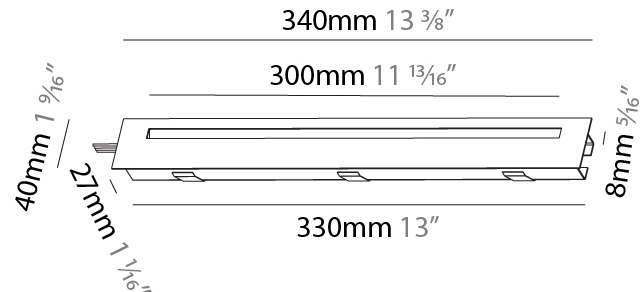

GENERAL

Series: Delight
Subseries: Delight String Step
Partner: Prolicht
Division: Architectural
Installation: Recessed
Product Type: Step Light
Mounting Location: Wall
Light Distribution: Asymmetric

PHYSICAL

Shape: Rectangle
Length (mm): 340
Length (in): 13 3/8
Height (mm): 40
Depth (mm): 27
Height (in): 1 9/16
Depth (in): 1 1/16
Ceiling Thickness (mm): 10 / 12 / 15
Ceiling Thickness (in): 3/8 or 1/2 or 9/16
Min. Recessing Depth (mm): 30
Min. Recessing Depth (in): 1 3/16
Weight (kg): 0.404
Weight (lbs): 0.89
Fixture Finish: SSR / BKV / CWI / CRY / HAB / UFT / ITA / RUA / FTG / MYG / LOD / PUS / FRO / FUP / KIA / POP / BLS / SPG / MEY / GOH / CHC / COM / ABZ / JAG / OBR / MOS / ROR
Fixture Material: Aluminum
Cut-out Measurements: 330mm / 13" x 34mm / 1 5/16"

ELECTRICAL

Lamp Type: LED (Zhaga Standard)
Input Wattage (W): 4
Total Output Wattage (W): 3.6
Dimming: 0-10V Dimming / Phase Dimming (120Vac Only)
Driver Included: No
Driver Location: Remote
Driver Type: Constant Voltage - 120 / 277Vac
Driver Class: Class 2
Input Voltage (V): 120 - 277
Output Voltage (V): 24

LED

Number of LEDs: 1
Color Temperature (°K): 3000 / 3500 / 5000
Max. Delivered Lumen (lm): 120
CRI: >80 CRI
Lamp Life (hrs): 50000

OPTICAL

RATINGS AND CERTIFICATIONS

Certified By: Certified for North American Standards
IP rating: IP20