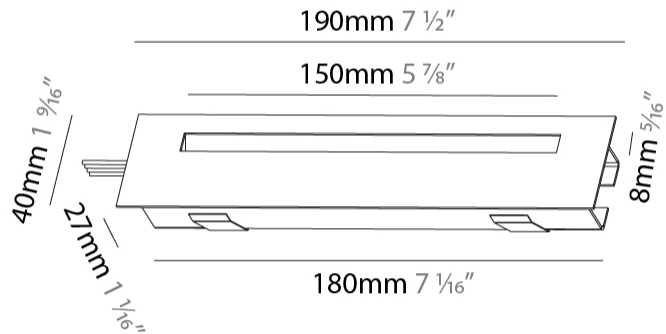

GENERAL

Series: Delight
Subseries: Delight String Step
Partner: Prolicht
Division: Architectural
Installation: Recessed
Product Type: Step Light
Mounting Location: Wall
Light Distribution: Asymmetric

PHYSICAL

Shape: Rectangle
Length (mm): 190
Length (in): 7 1/2
Height (mm): 40
Depth (mm): 27
Height (in): 1 9/16
Depth (in): 1 1/16
Ceiling Thickness (mm): 10 / 12 / 15
Ceiling Thickness (in): 3/8 or 1/2 or 9/16
Min. Recessing Depth (mm): 30
Min. Recessing Depth (in): 1 3/16
Weight (kg): 0.208
Weight (lbs): 0.4576
Fixture Finish: SSR / BKV / CWI / CRY / HAB / UFT / ITA / RUA / FTG / MYG / LOD / PUS / FRO / FUP / KIA / POP / BLS / SPG / MEY / GOH / CHC / COM / ABZ / JAG / OBR / MOS / ROR
Fixture Material: Aluminum
Cut-out Measurements: 140mm / 5 1/2" x 34mm / 1 5/16"

ELECTRICAL

Lamp Type: LED (Zhaga Standard)
Input Wattage (W): 2.2
Total Output Wattage (W): 2
Dimming: 0-10V Dimming / Phase Dimming (120Vac Only)
Driver Included: No
Driver Location: Remote
Driver Type: Constant Voltage - 120 / 277Vac
Driver Class: Class 2
Input Voltage (V): 120 - 277
Output Voltage (V): 24

LED

Number of LEDs: 1
Color Temperature (°K): 3000 / 3500 / 5000
Max. Delivered Lumen (lm): 60
CRI: >80 CRI
Lamp Life (hrs): 50000

OPTICAL

RATINGS AND CERTIFICATIONS

Certified By: Certified for North American Standards
IP rating: IP20